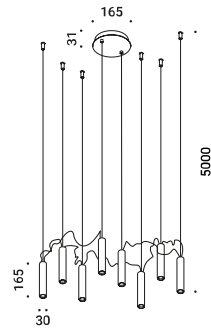

SIMBIOSI

16W
110-240V - 50/60Hz
2700K - 931lm / 3000K - 960lm
CRI >90
Driver integrated
PUSH
CE IP20

Matt White - 2700K - PUSH
Matt White - 3000K - PUSH
Total Black - 2700K - PUSH
Total Black - 3000K - PUSH

1A2870300.27.04
1A2870300.30.04
1A2872600.27.04
1A2872600.30.04

Optional accessories / Accessori opzionali

Suspension kits / Kit di sospensione

Sloped ceiling suspension hook / Gancio di sospensione per soffitto inclinato	Not included
Chrome plated - 1 Piece	1A0530000.00.00

The sizes are expressed in millimeters.